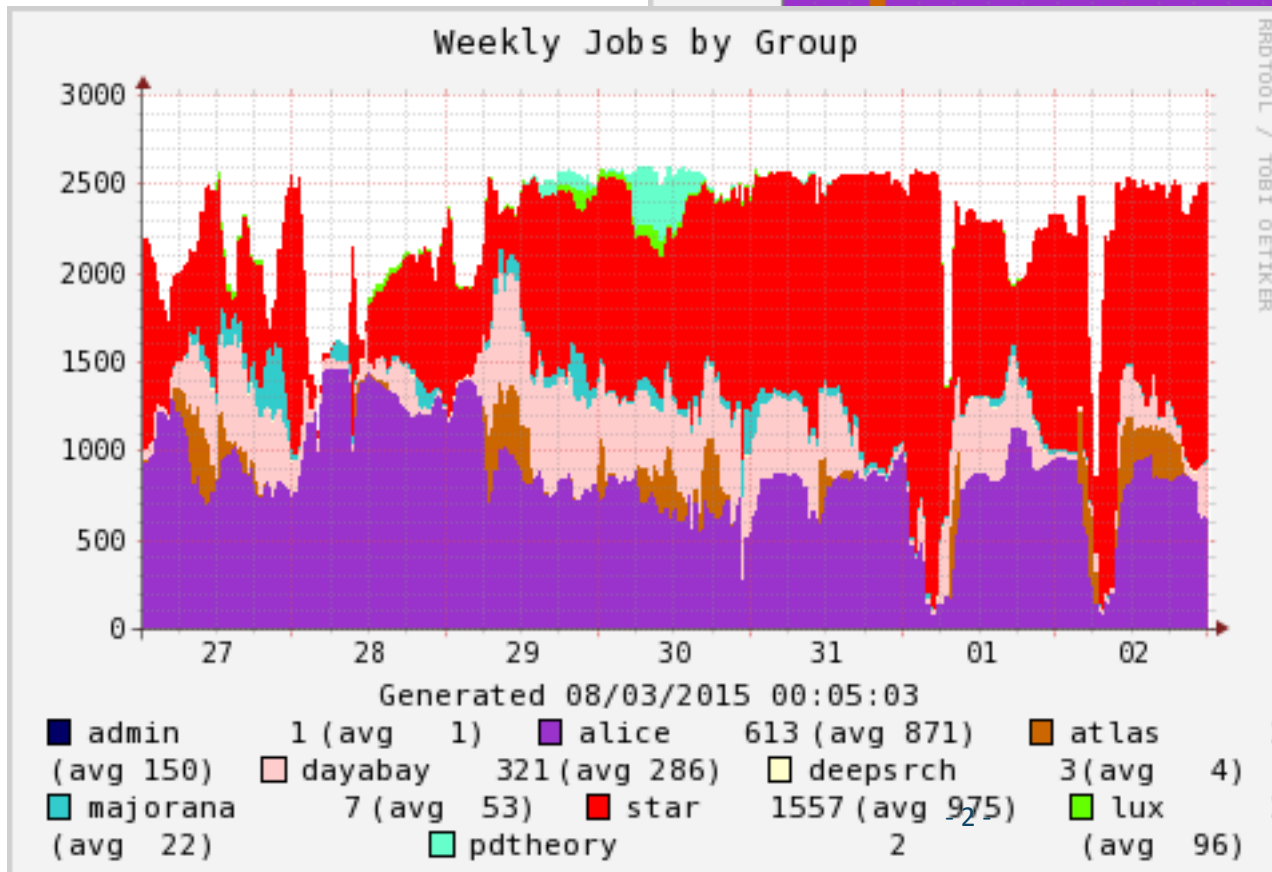

PDSF User Meeting

August 4, 2015

Lisa Gerhardt

Utilization

Past Outages

- **7/9/15 (1 hour): eliza11 degraded**
- **7/10/15 (4 hours): eliza11 unavailable**
- **7/29/15 (2 hours): globus unavailable**

Planned Outages

- **None**

Eliza Retirement

- Only eliza3, eliza11, and eliza18 will come to the hill
- Remaining elizas are read only as of today and will be shut off September 30th
- Please start moving your data to HPSS now!!

NERSC moves that may effect you

- **Global scratch is being retired. It will become read only on September 30th and be shut off on October 14th**
- **Carver retires Sept. 30**
- **Homes may be slow during the migration (no outage) in October**
- **Project will have a several day outage for final syncing in October**
- **Projecta will have a 7 – 10 day outage while being moved in October**
- **Edison will be offline for 6 weeks in late November – early December**
- **HPSS will stay at NERSC connected through 400 Gb/s link**