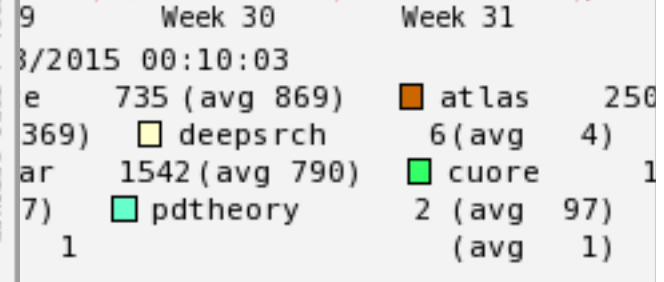

PDSF User Meeting

August 4, 2015

Lisa Gerhardt

Utilization

Past Outages

- **7/9/15 (1 hour): eliza11 degraded**
- **7/10/15 (4 hours): eliza11 unavailable**
- **7/29/15 (2 hours): globus unavailable**

Planned Outages

- **None**

Eliza Retirement

- Only eliza3, eliza11, and eliza18 will come to the hill
- Remaining elizas are read only as of today and will be shut off September 30th
- Please start moving your data to HPSS now!!