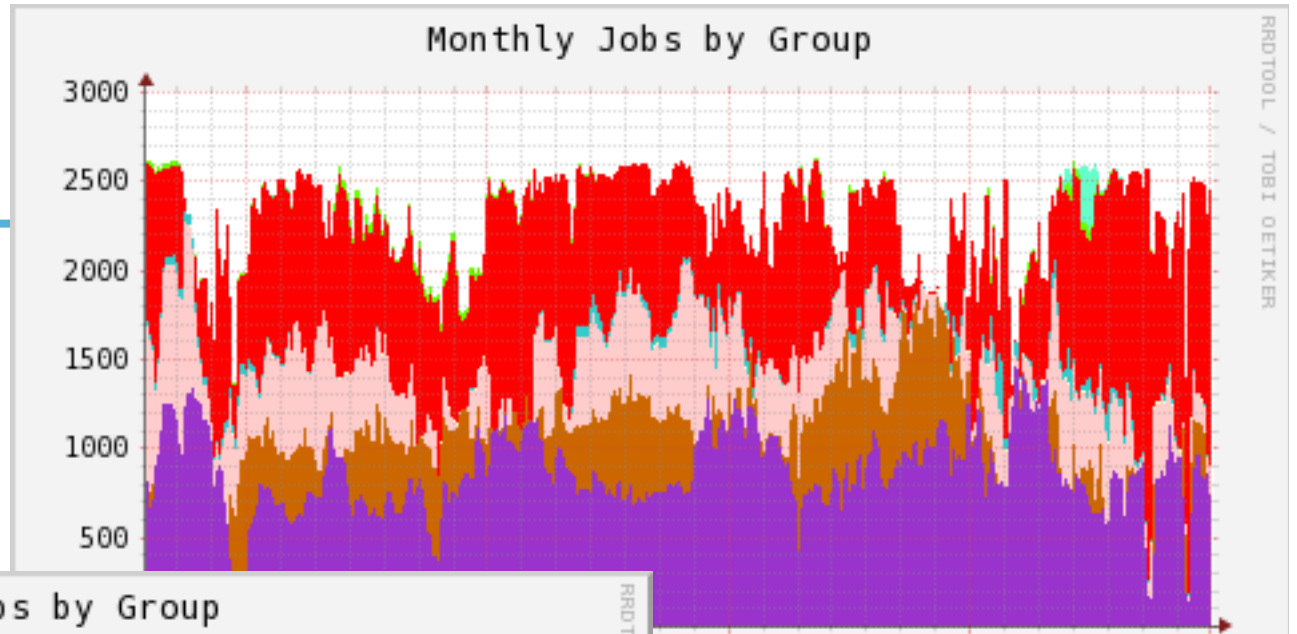

PDSF User Meeting

August 4, 2015

Lisa Gerhardt

Utilization

Past Outages

- **7/9/15 (1 hour): eliza11 degraded**
- **7/10/15 (4 hours): eliza11 unavailable**
- **7/29/15 (2 hours): globus unavailable**

Planned Outages

- **None**

Eliza Retirement

- Only eliza3, eliza11, and eliza18 will come to the hill
- Remaining elizas are read only as of today and will be shut off September 30th
- Please start moving your data to HPSS now!!

NERSC moves that may effect you

- **Global scratch is being retired. It will become read only on September 30th and be shut off on October 14th**
- **Carver retires Sept. 30**
- **Homes may be slow during the migration (no outage) in October**
- **Project will have a several day outage for final syncing in October**
- **Projecta will have a 7 – 10 day outage while being moved in October**
- **Edison will be offline for 6 weeks in late November – early December**
- **HPSS will stay at NERSC connected through 400 Gb/s link**