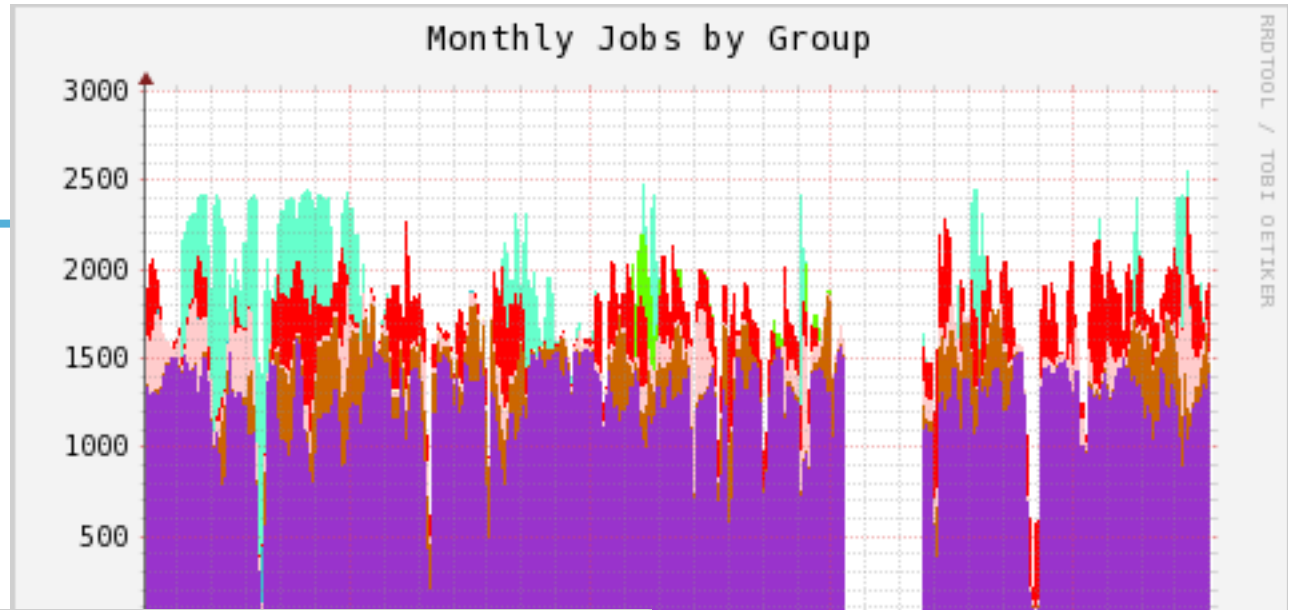

# Past Outages

---

- **6/02/14 – 6/24/14 (ish): Global scratch at 60% of peak due to rolling upgrade**
- **6/28/14 – now: Project at 80% of peak due to hardware failure**
- **6/30/14 ( 2hours): Global scratch outage from hardware failure**