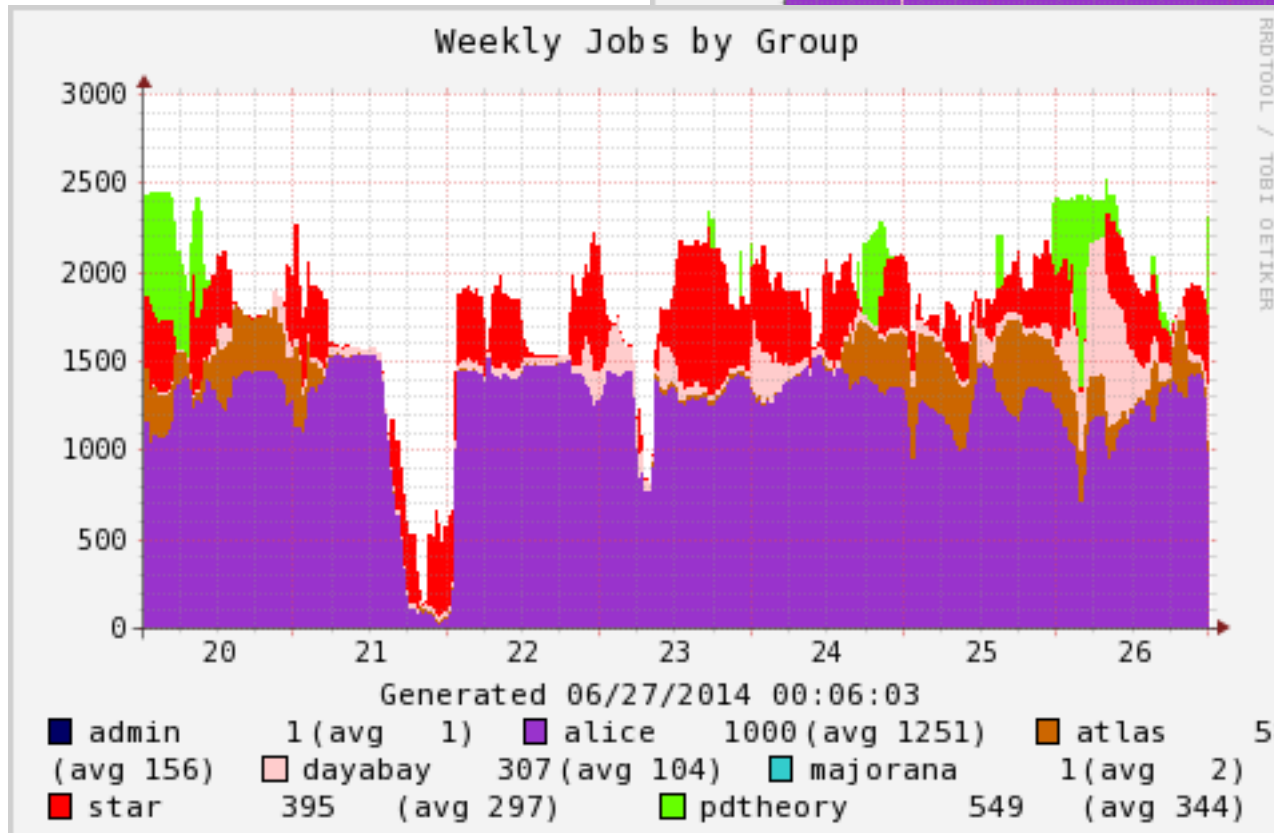

# Utilization

# Past Outages

---

- **6/02/14 – 6/24/14 (ish): Global scratch at 60% of peak due to rolling upgrade**
- **6/28/14 – now: Project at 80% of peak due to hardware failure**
- **6/30/14 ( 2hours): Global scratch outage from hardware failure**