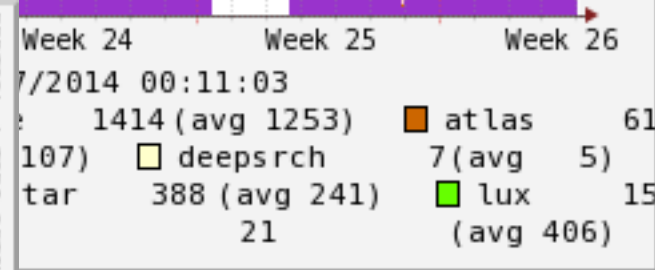

# Past Outages

---

- **6/02/14 – 6/24/14 (ish): Global scratch at 60% of peak due to rolling upgrade**
- **6/28/14 – now: Project at 80% of peak due to hardware failure**
- **6/30/14 ( 2hours): Global scratch outage from hardware failure**