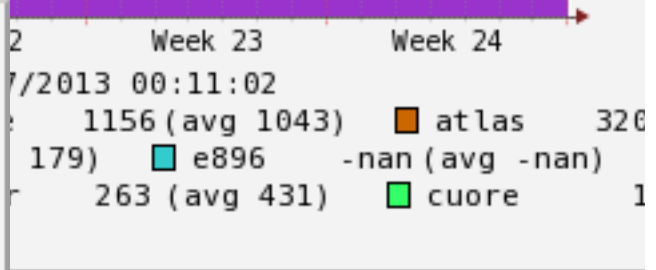

PDSF User Meeting

June 18, 2013

Lisa Gerhardt

Utilization

Past / Planned Outages

- **Past**
 - None
- **Planned**
 - July 30th: Upgrade to new kernel and new gpfs. Some ALICE upgrades

Other Topics from PDSF Staff: Finished

- **Cleaned out old, non-functioning module files in SL53**
 - 126 / 201 modules removed
- **Dot file migration**
 - Instructions on PDSF web page
 - New users get these dot files by default
 - Old dot files will print a warning for SL62
- **New PDSF bling**
 - Cluster usage statistics fixed:
<http://www.nersc.gov/users/computational-systems/pdsf/cluster-statistics/usage-summaries/>
 - Live status page:
<https://www.nersc.gov/users/live-status/PDSF-login/>
 - PDSF completed jobs page:
<http://www.nersc.gov/users/computational-systems/pdsf/pdsf-completed-jobs>