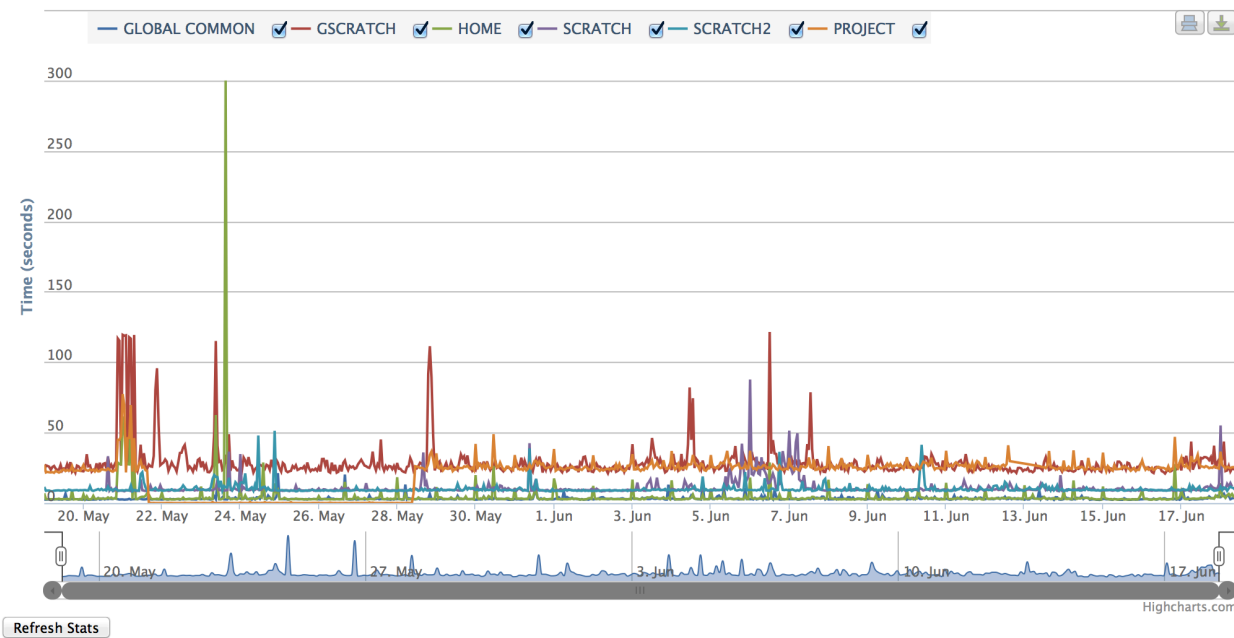

Other Topics from PDSF Staff: In Progress

- **Test files**
  - Putting them together over the next few weeks
- **Benchmarking**