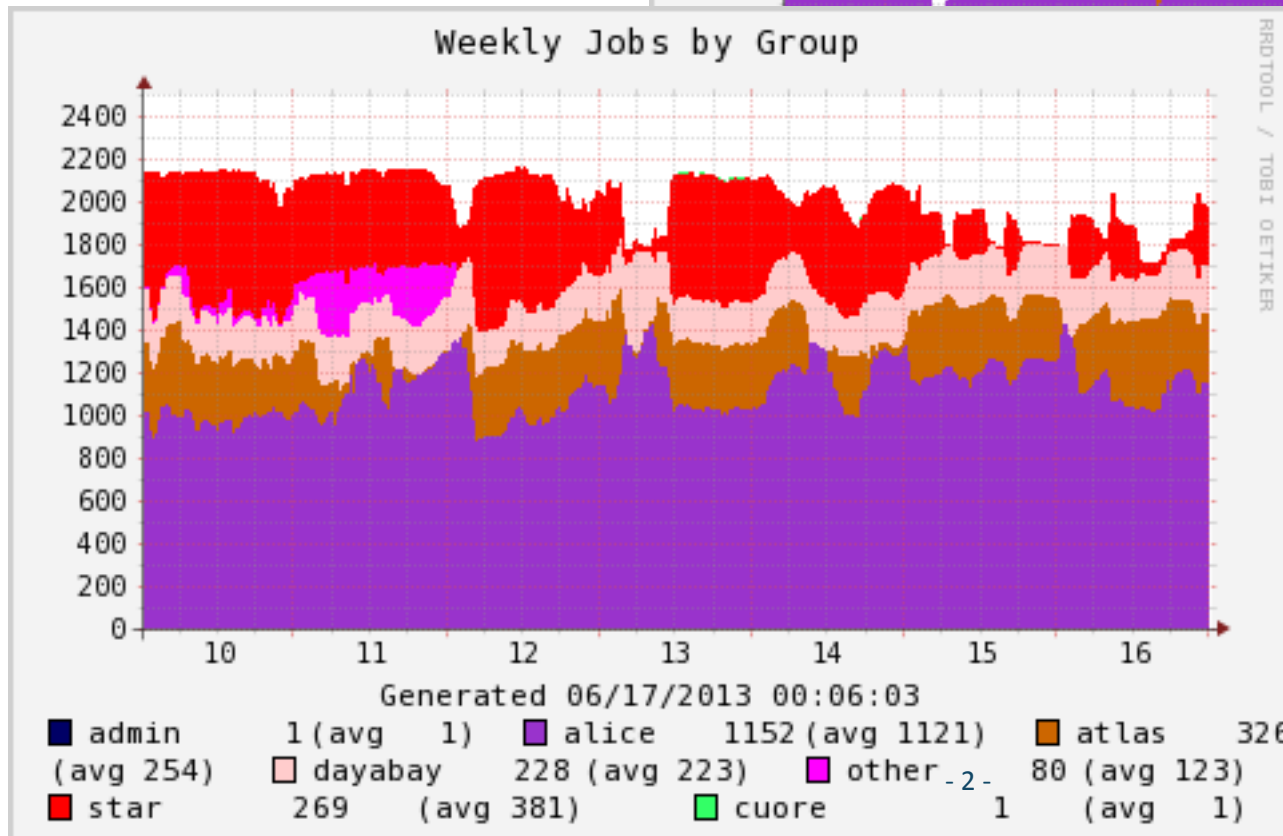

PDSF User Meeting

June 18, 2013

Lisa Gerhardt

Utilization

Past / Planned Outages

- **Past**
 - None
- **Planned**
 - July 30th: Upgrade to new kernel and new gpfs. Some ALICE upgrades

Other Topics from PDSF Staff: Finished

- **Cleaned out old, non-functioning module files in SL53**
 - 126 / 201 modules removed
- **Dot file migration**
 - Instructions on PDSF web page
 - New users get these dot files by default
 - Old dot files will print a warning for SL62
- **New PDSF bling**
 - Cluster usage statistics fixed:
<http://www.nersc.gov/users/computational-systems/pdsf/cluster-statistics/usage-summaries/>
 - Live status page:
<https://www.nersc.gov/users/live-status/PDSF-login/>
 - PDSF completed jobs page:
<http://www.nersc.gov/users/computational-systems/pdsf/pdsf-completed-jobs>