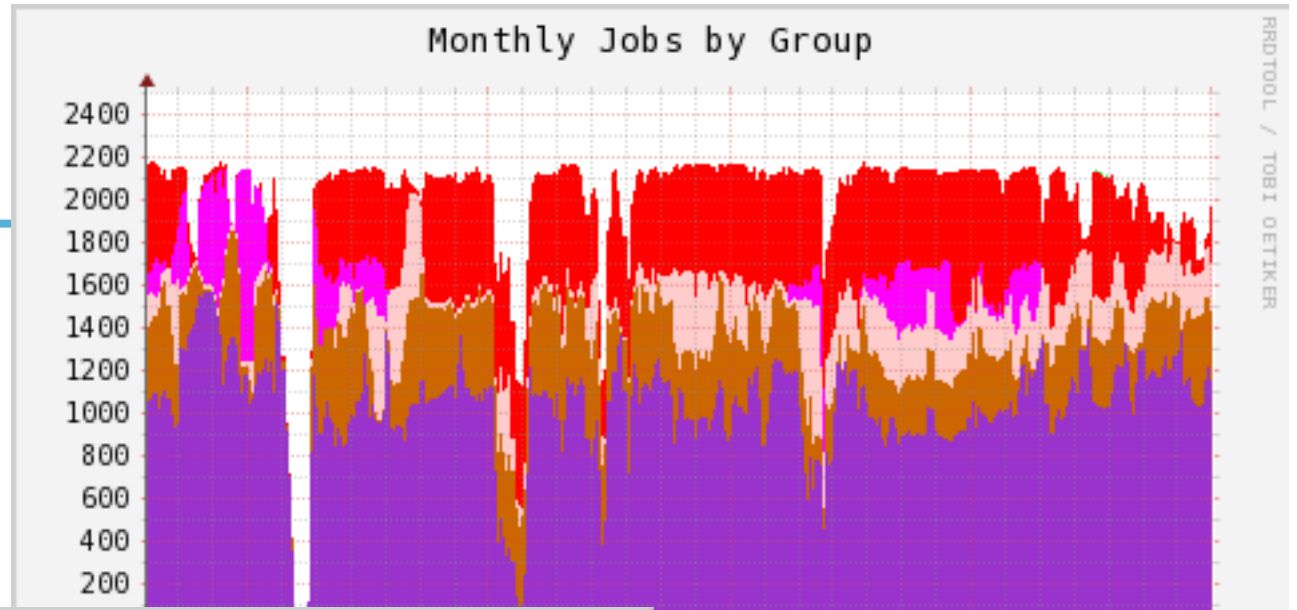

Utilization