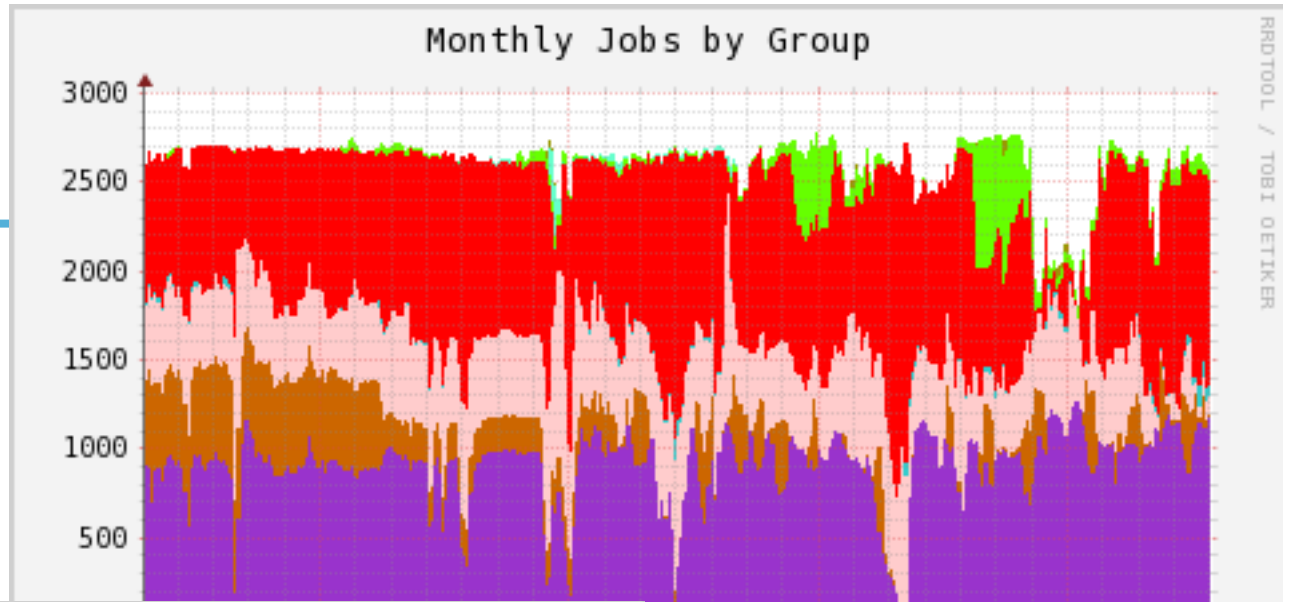

PDSF User Meeting

June 2, 2015

Lisa Gerhardt

Utilization

Past Outages

- **5/21/15 (12 hours): science gateways unavailable**
- **5/19/15 (6 hours): LDAP issues, intermittent login failures**

Planned Outages

- **None**

Eliza Retirement

- Only eliza3, eliza11, and eliza18 will come to the hill
- Remaining elizas will become read only on August 1st and be shut off September 30th
- Please start moving your data to HPSS now!!