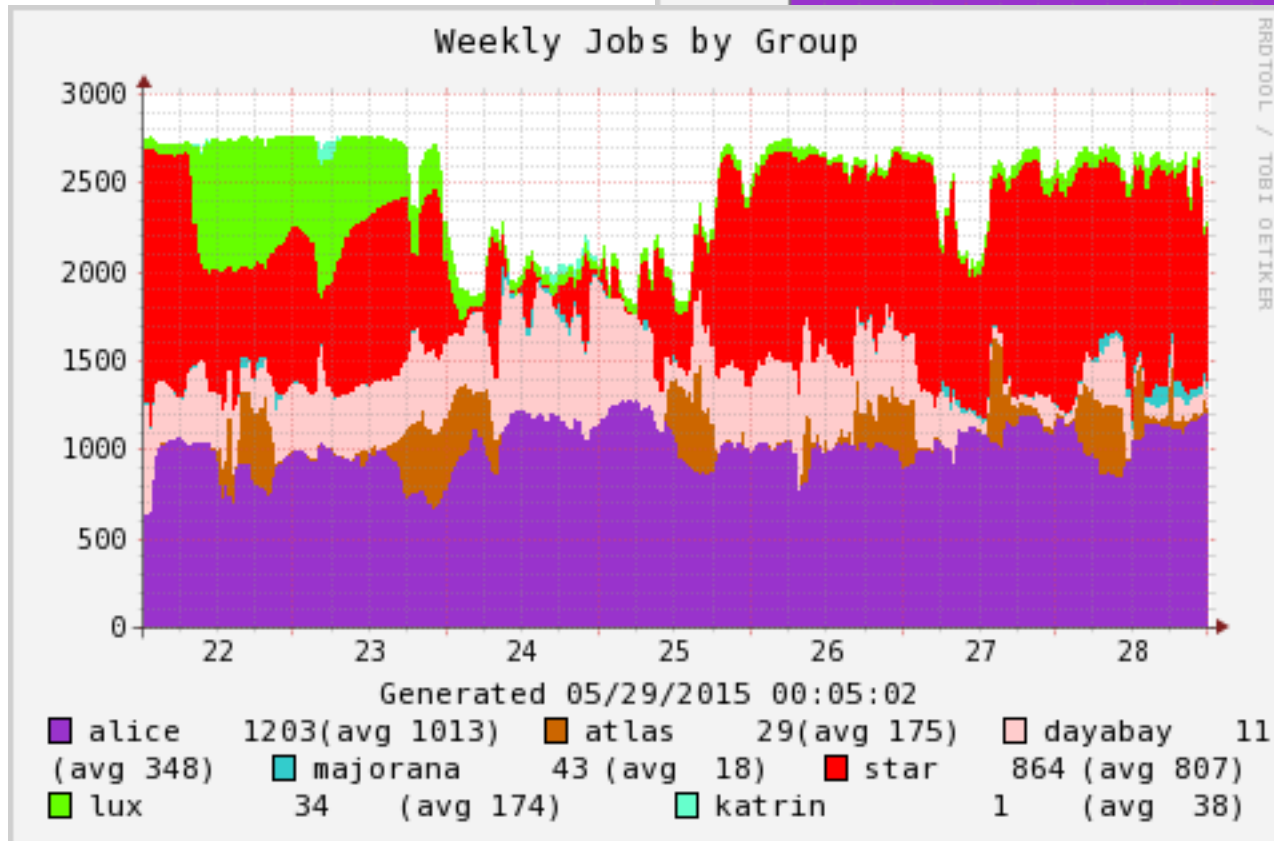

PDSF User Meeting

June 2, 2015

Lisa Gerhardt

Utilization

Past Outages

- **5/21/15 (12 hours): science gateways unavailable**
- **5/19/15 (6 hours): LDAP issues, intermittent login failures**

Planned Outages

- **None**

Eliza Retirement

- Only eliza3, eliza11, and eliza18 will come to the hill
- Remaining elizas will become read only on August 1st and be shut off September 30th
- Please start moving your data to HPSS now!!