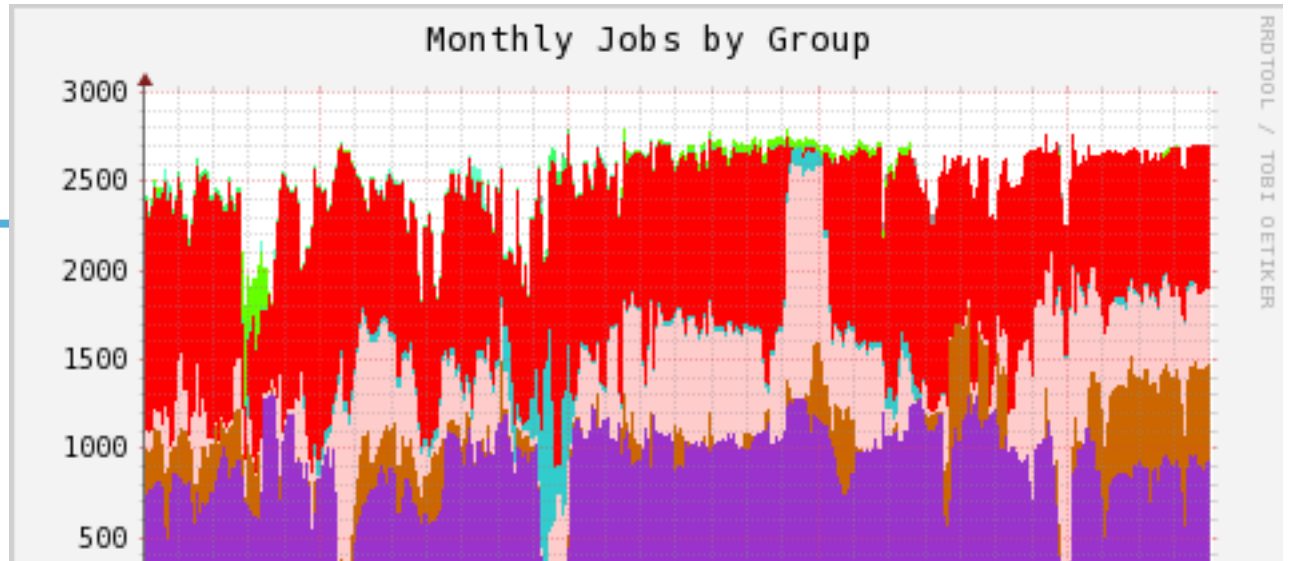

PDSF User Meeting

May 5, 2015

Lisa Gerhardt

Utilization

Past Outages

- **4/21/15 (3 hours): project degraded**
- **4/22/15 (3 days): project degraded (PDSF projectio turned off)**

Planned Outages

- **None**

PDSF Move Update

- **Data migration to project / new storage: Now**
- **Mendel + installation (3 weeks): July**
- **Mendel move (3 weeks): August**
- **PDSF storage (2 weeks): August**
- **Turn off old computes: September?**
- **Carver retires: end of September**
- **Project (3 weeks deg, 1 day): November**