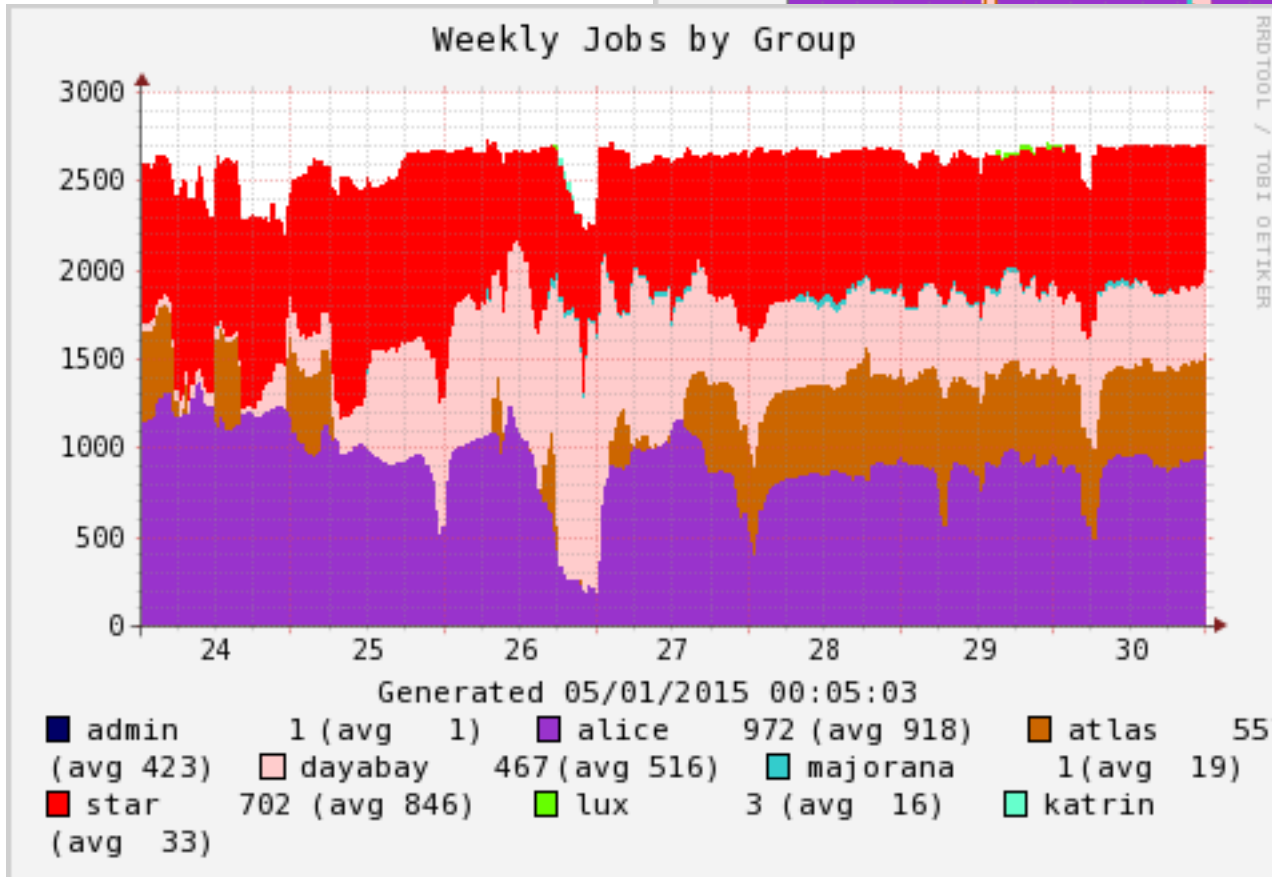

PDSF User Meeting

May 5, 2015

Lisa Gerhardt

Utilization

Past Outages

- **4/21/15 (3 hours): project degraded**
- **4/22/15 (3 days): project degraded (PDSF projectio turned off)**

Planned Outages

- **None**

PDSF Move Update

- **Data migration to project / new storage: Now**
- **Mendel + installation (3 weeks): July**
- **Mendel move (3 weeks): August**
- **PDSF storage (2 weeks): August**
- **Turn off old computes: September?**
- **Carver retires: end of September**
- **Project (3 weeks deg, 1 day): November**