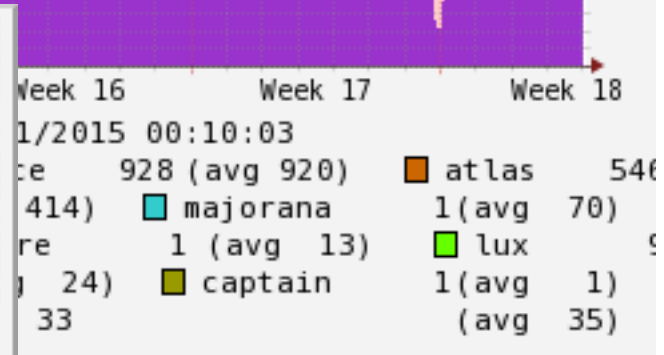

PDSF User Meeting

May 5, 2015

Lisa Gerhardt

Utilization

Past Outages

- **4/21/15 (3 hours): project degraded**
- **4/22/15 (3 days): project degraded (PDSF projectio turned off)**

Planned Outages

- **None**