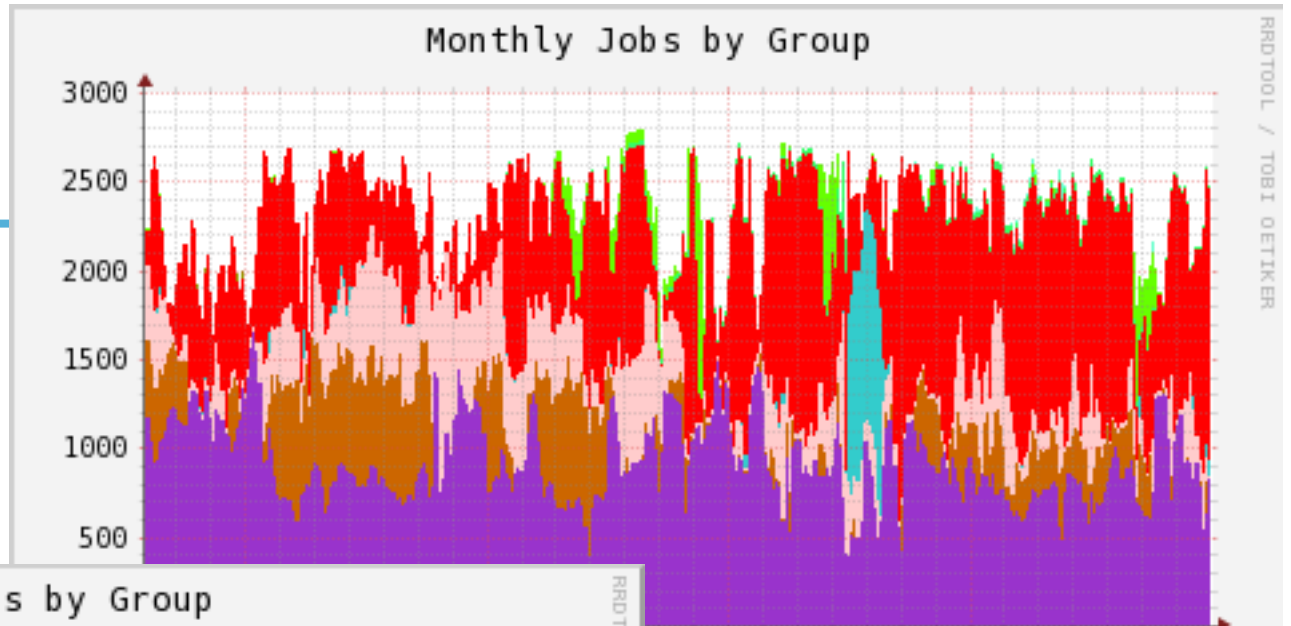

PDSF User Meeting

April 7, 2015

Lisa Gerhardt

Utilization

Past Outages

- **3/3/15 (2 hours): pdsfdtn2 maintenance**

Planned Outages

- **May 12th: All day, quarterly maintenance**