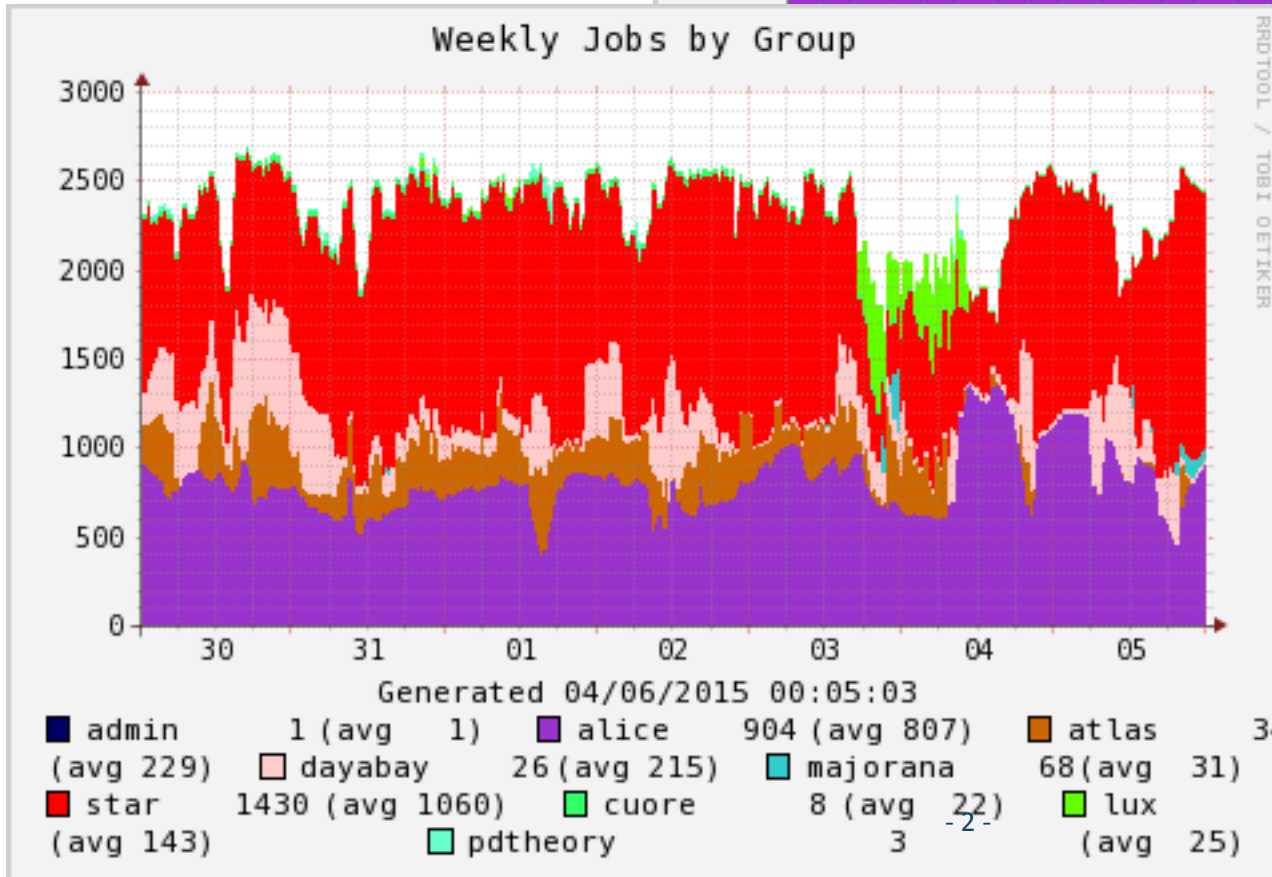

PDSF User Meeting

April 7, 2015

Lisa Gerhardt

Utilization

Past Outages

- **3/3/15 (2 hours): pdsfdtn2 maintenance**

Planned Outages

- **May 12th: All day, quarterly maintenance**

Retiring SL53?

- Like to retire SL53 soon
- Who still uses it?
- What is missing from SL6x?

Topics from the Users