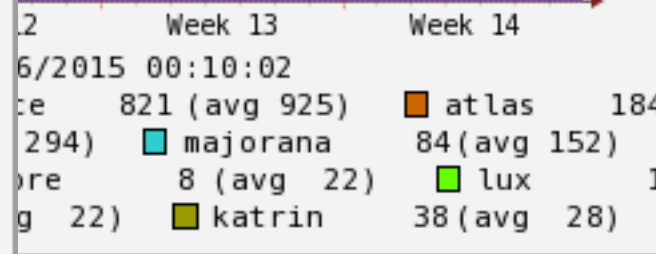

PDSF User Meeting

April 7, 2015

Lisa Gerhardt

Utilization

Past Outages

- **3/3/15 (2 hours): pdsfdtn2 maintenance**

Planned Outages

- **May 12th: All day, quarterly maintenance**