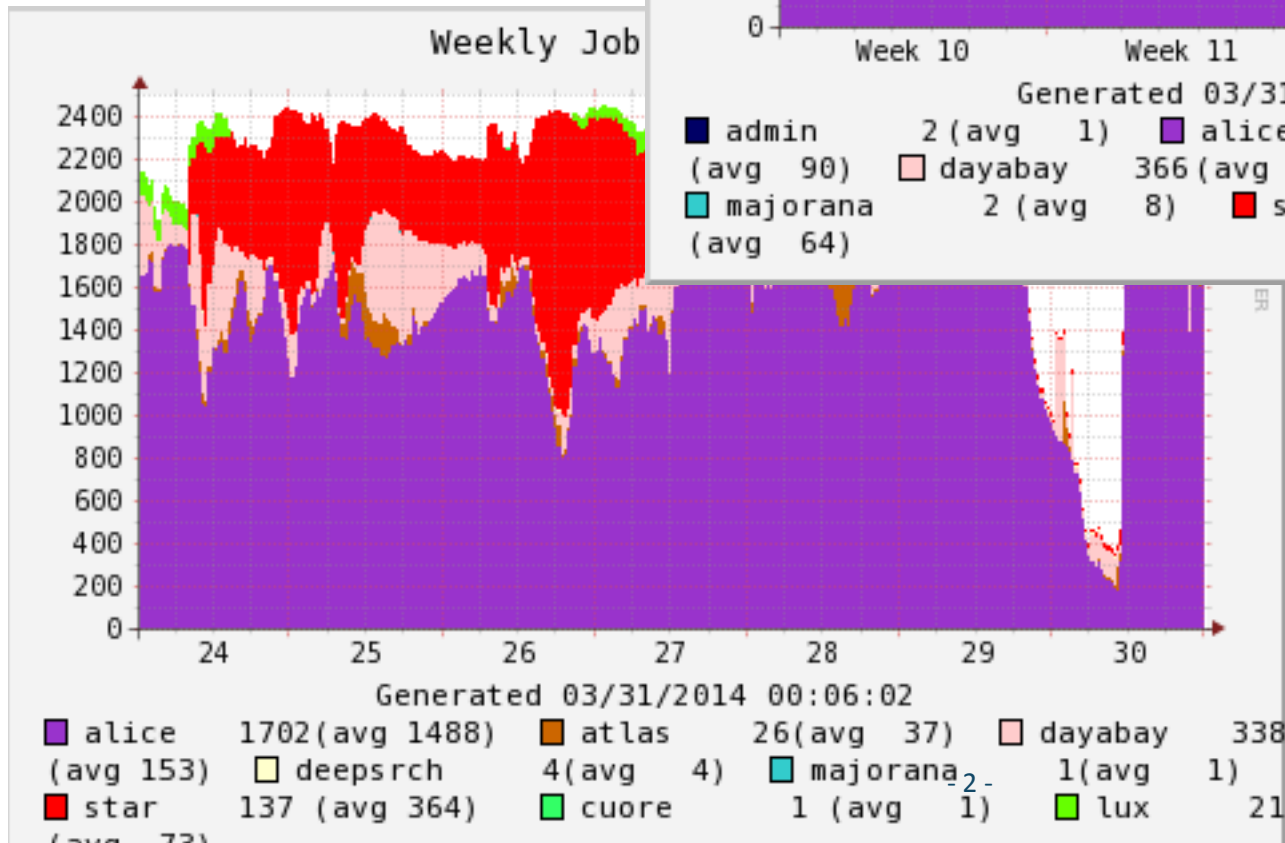

PDSF User Meeting

April 1, 2014

Lisa Gerhardt

Utilization

Past Outages

- **3/14/14 (morning): Project issues**
- **3/22/14 (10 hours): LDAP outage**
- **3/22/14 (8 pm – 12 am): Project outage**

Planned Outages

- **None**

Other Topics from PDSF Staff

- **Revived long-running jobs cron**
 - Users will receive emails if jobs are running for more than 8 hours
- **Debug queue available for testing**
 - Use “-l debug=1”
- **NERSC home directory testing**
 - Homes warranty extended until NERSC move
 - One possibility is to switch to NERSC homes
 - Available for testing now
 - Looking for brave volunteers for testing