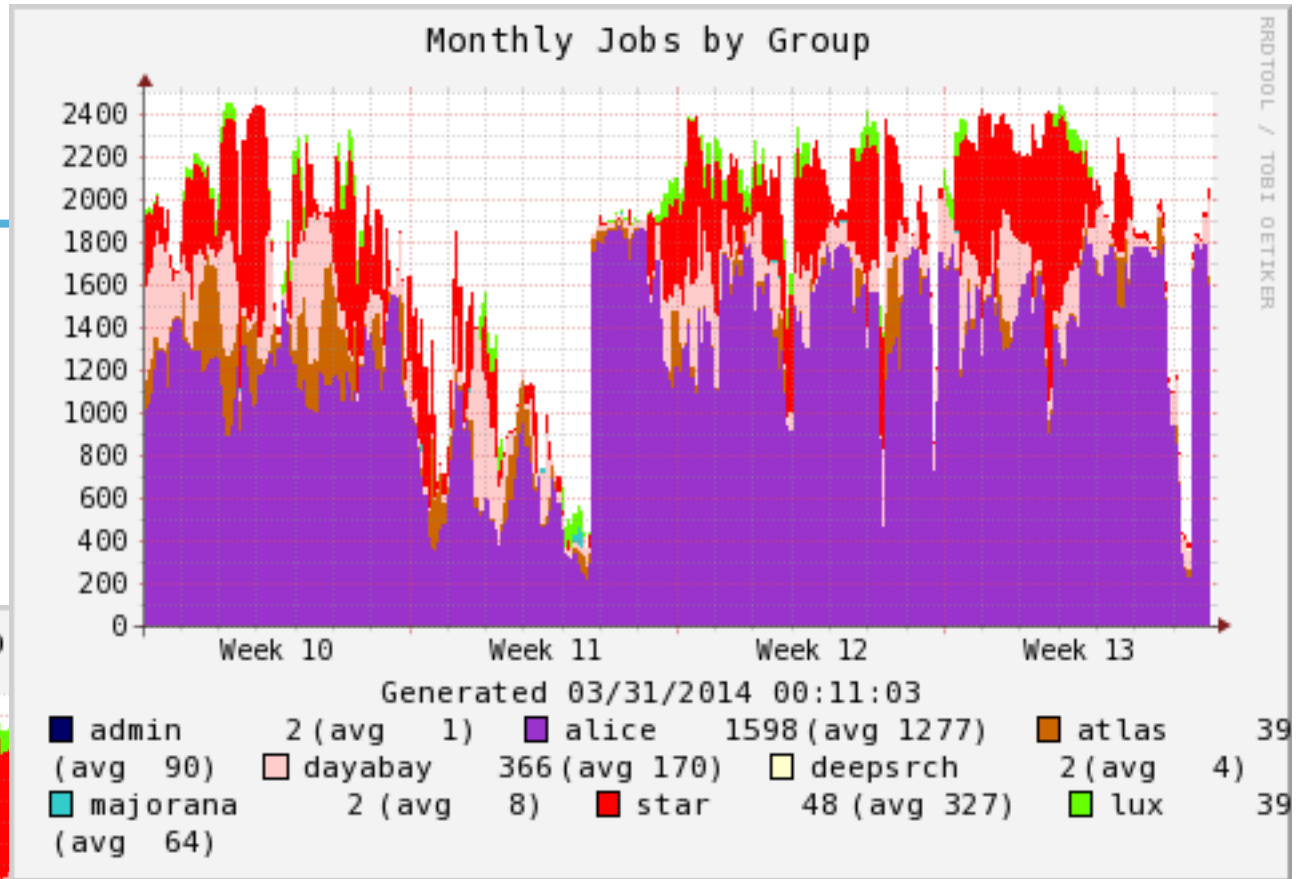

PDSF User Meeting

April 1, 2014

Lisa Gerhardt

Utilization

Past Outages

- **3/14/14 (morning): Project issues**
- **3/22/14 (10 hours): LDAP outage**
- **3/22/14 (8 pm – 12 am): Project outage**

Planned Outages

- **None**

Other Topics from PDSF Staff

- **Revived long-running jobs cron**
 - Users will receive emails if jobs are running for more than 8 hours
- **Debug queue available for testing**
 - Use “-l debug=1”
- **NERSC home directory testing**
 - Homes warranty extended until NERSC move
 - One possibility is to switch to NERSC homes
 - Available for testing now
 - Looking for brave volunteers for testing