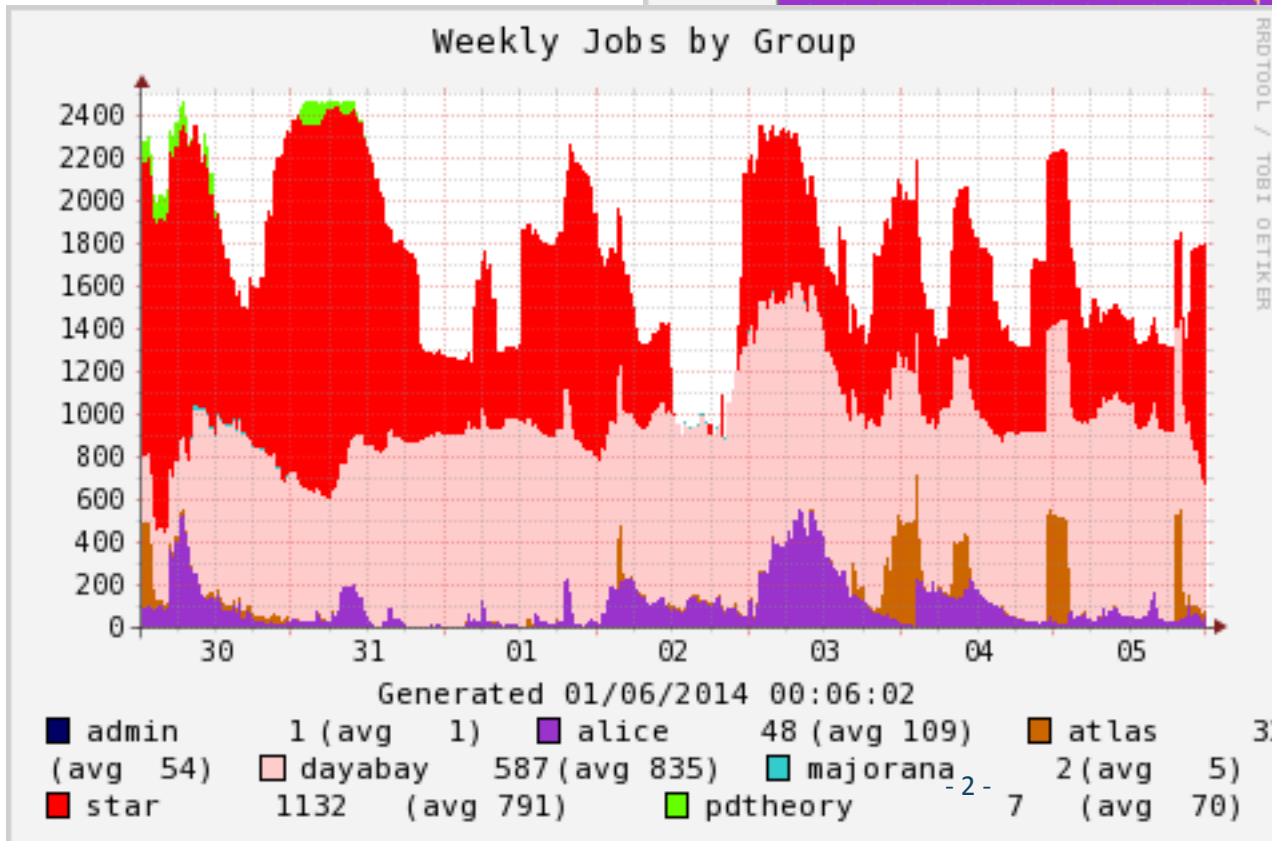

# Utilization

# Past Outages

---

- **Eliza18 (12/10 – 12/16): Several disks replaced, rebuilding**
- **pdsfdtn2 (12/20, 3 hours): Disks replaced**
- **Common full (12/21 1 hour): job submission interruption**
- **Eliza2 (12/27 - ): Multiple disk failures**