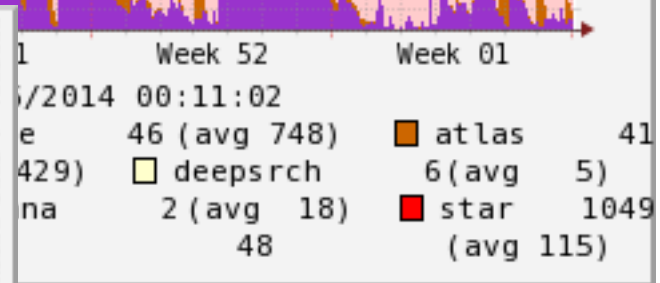

# Past Outages

---

- **Eliza18 (12/10 – 12/16): Several disks replaced, rebuilding**
- **pdsfdtn2 (12/20, 3 hours): Disks replaced**
- **Common full (12/21 1 hour): job submission interruption**
- **Eliza2 (12/27 - ): Multiple disk failures**