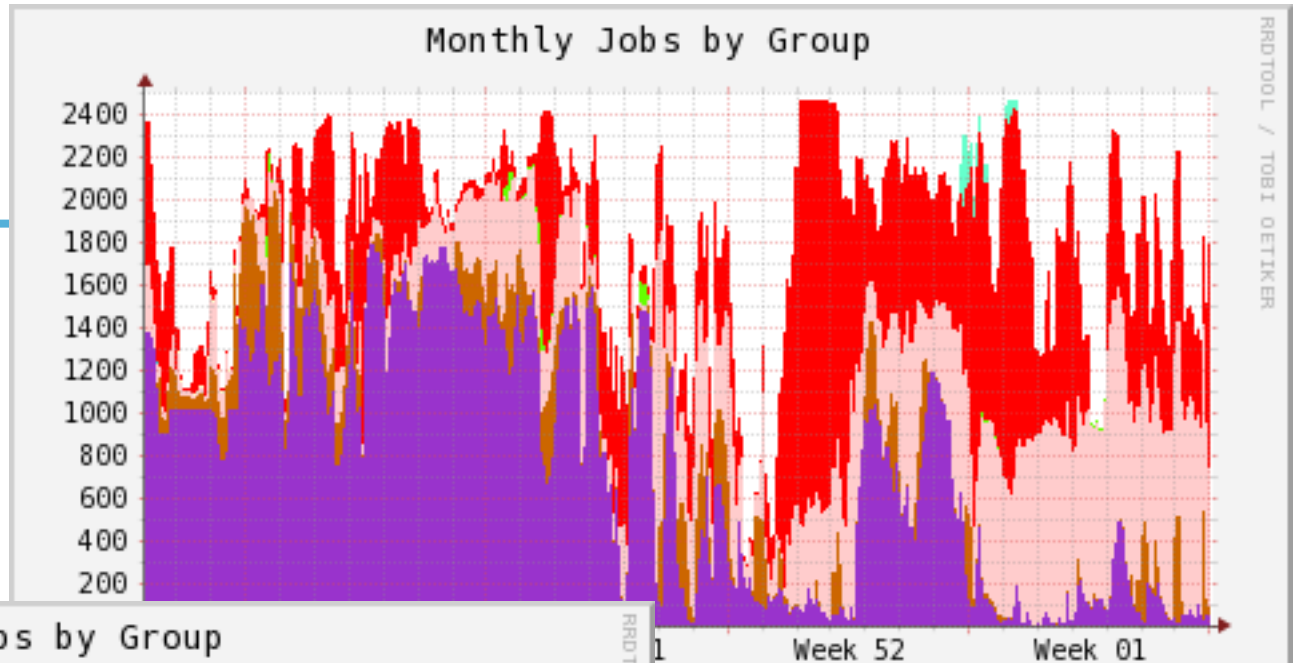

# Utilization

# Past Outages

---

- **Eliza18 (12/10 – 12/16): Several disks replaced, rebuilding**
- **pdsfdtn2 (12/20, 3 hours): Disks replaced**
- **Common full (12/21 1 hour): job submission interruption**
- **Eliza2 (12/27 - ): Multiple disk failures**