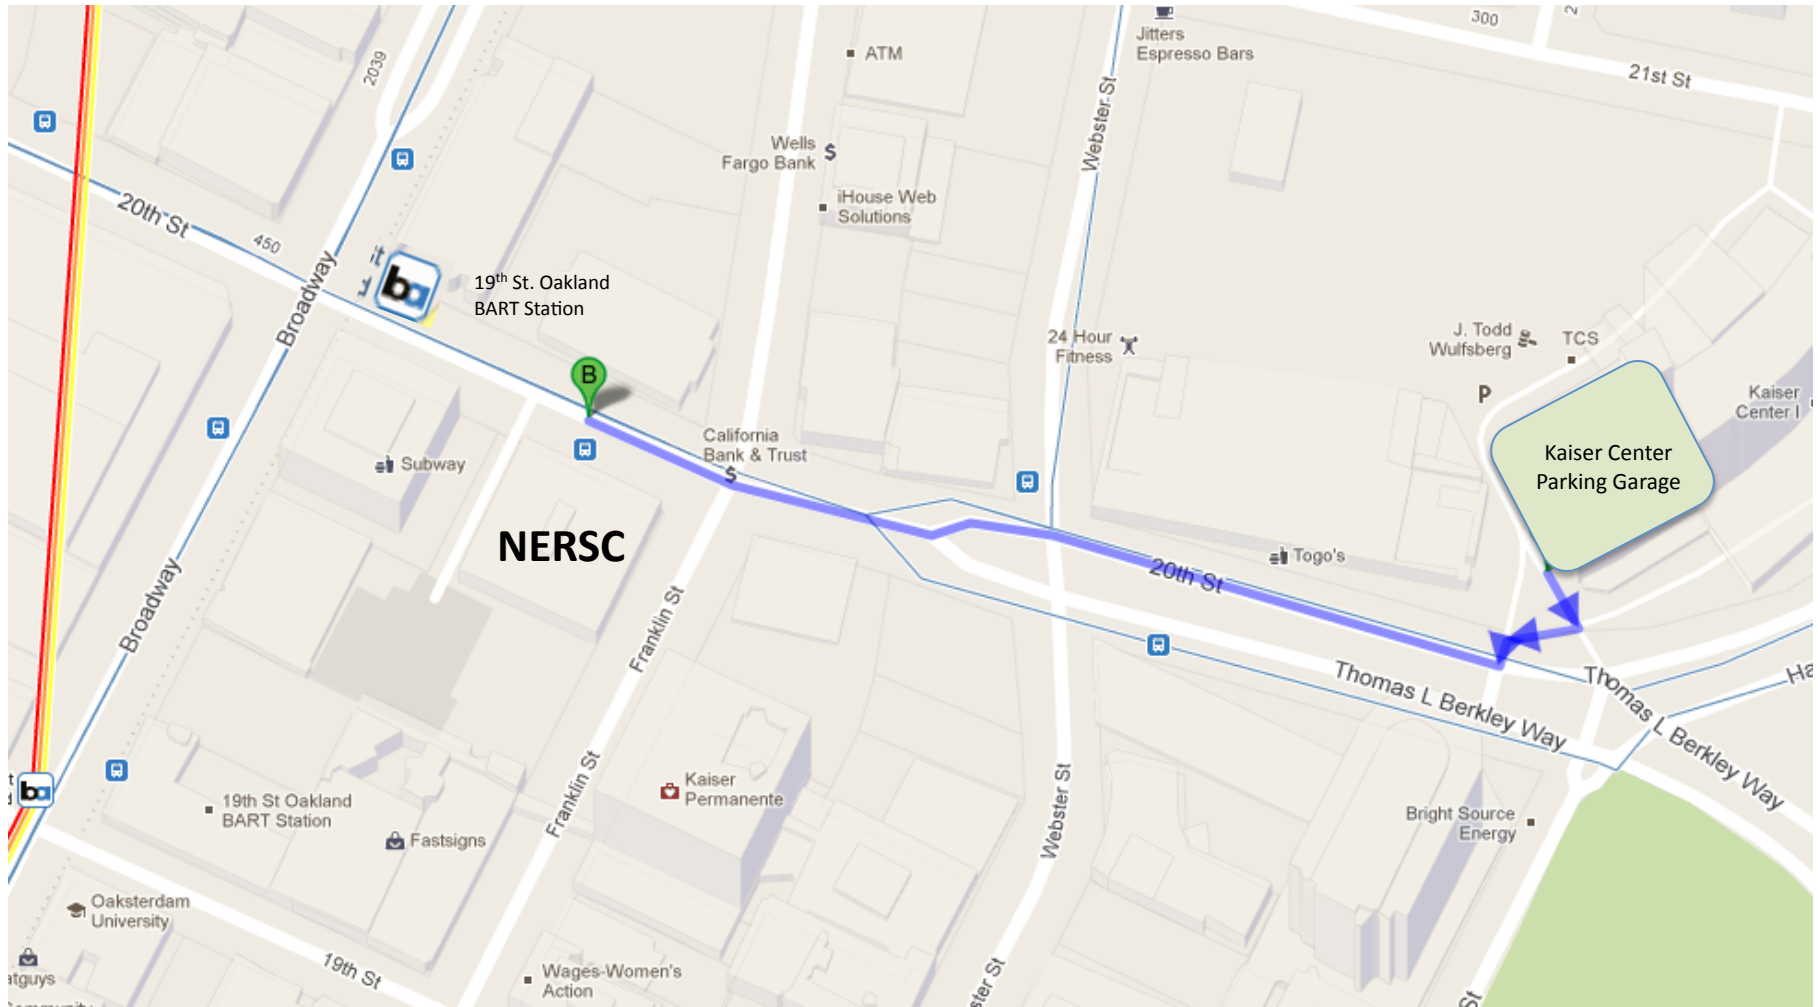

National Energy Research Scientific Computing (NERSC) Center
Lawrence Berkeley National Laboratory
Oakland Scientific Facility
415 20th Street, Oakland, CA 94612
510.486.7612

Kaiser Center Parking Garage
300 Lakeside Drive
Oakland, CA 94612
Daily: \$15 Daily/after 9am \$21/Hourly: \$8